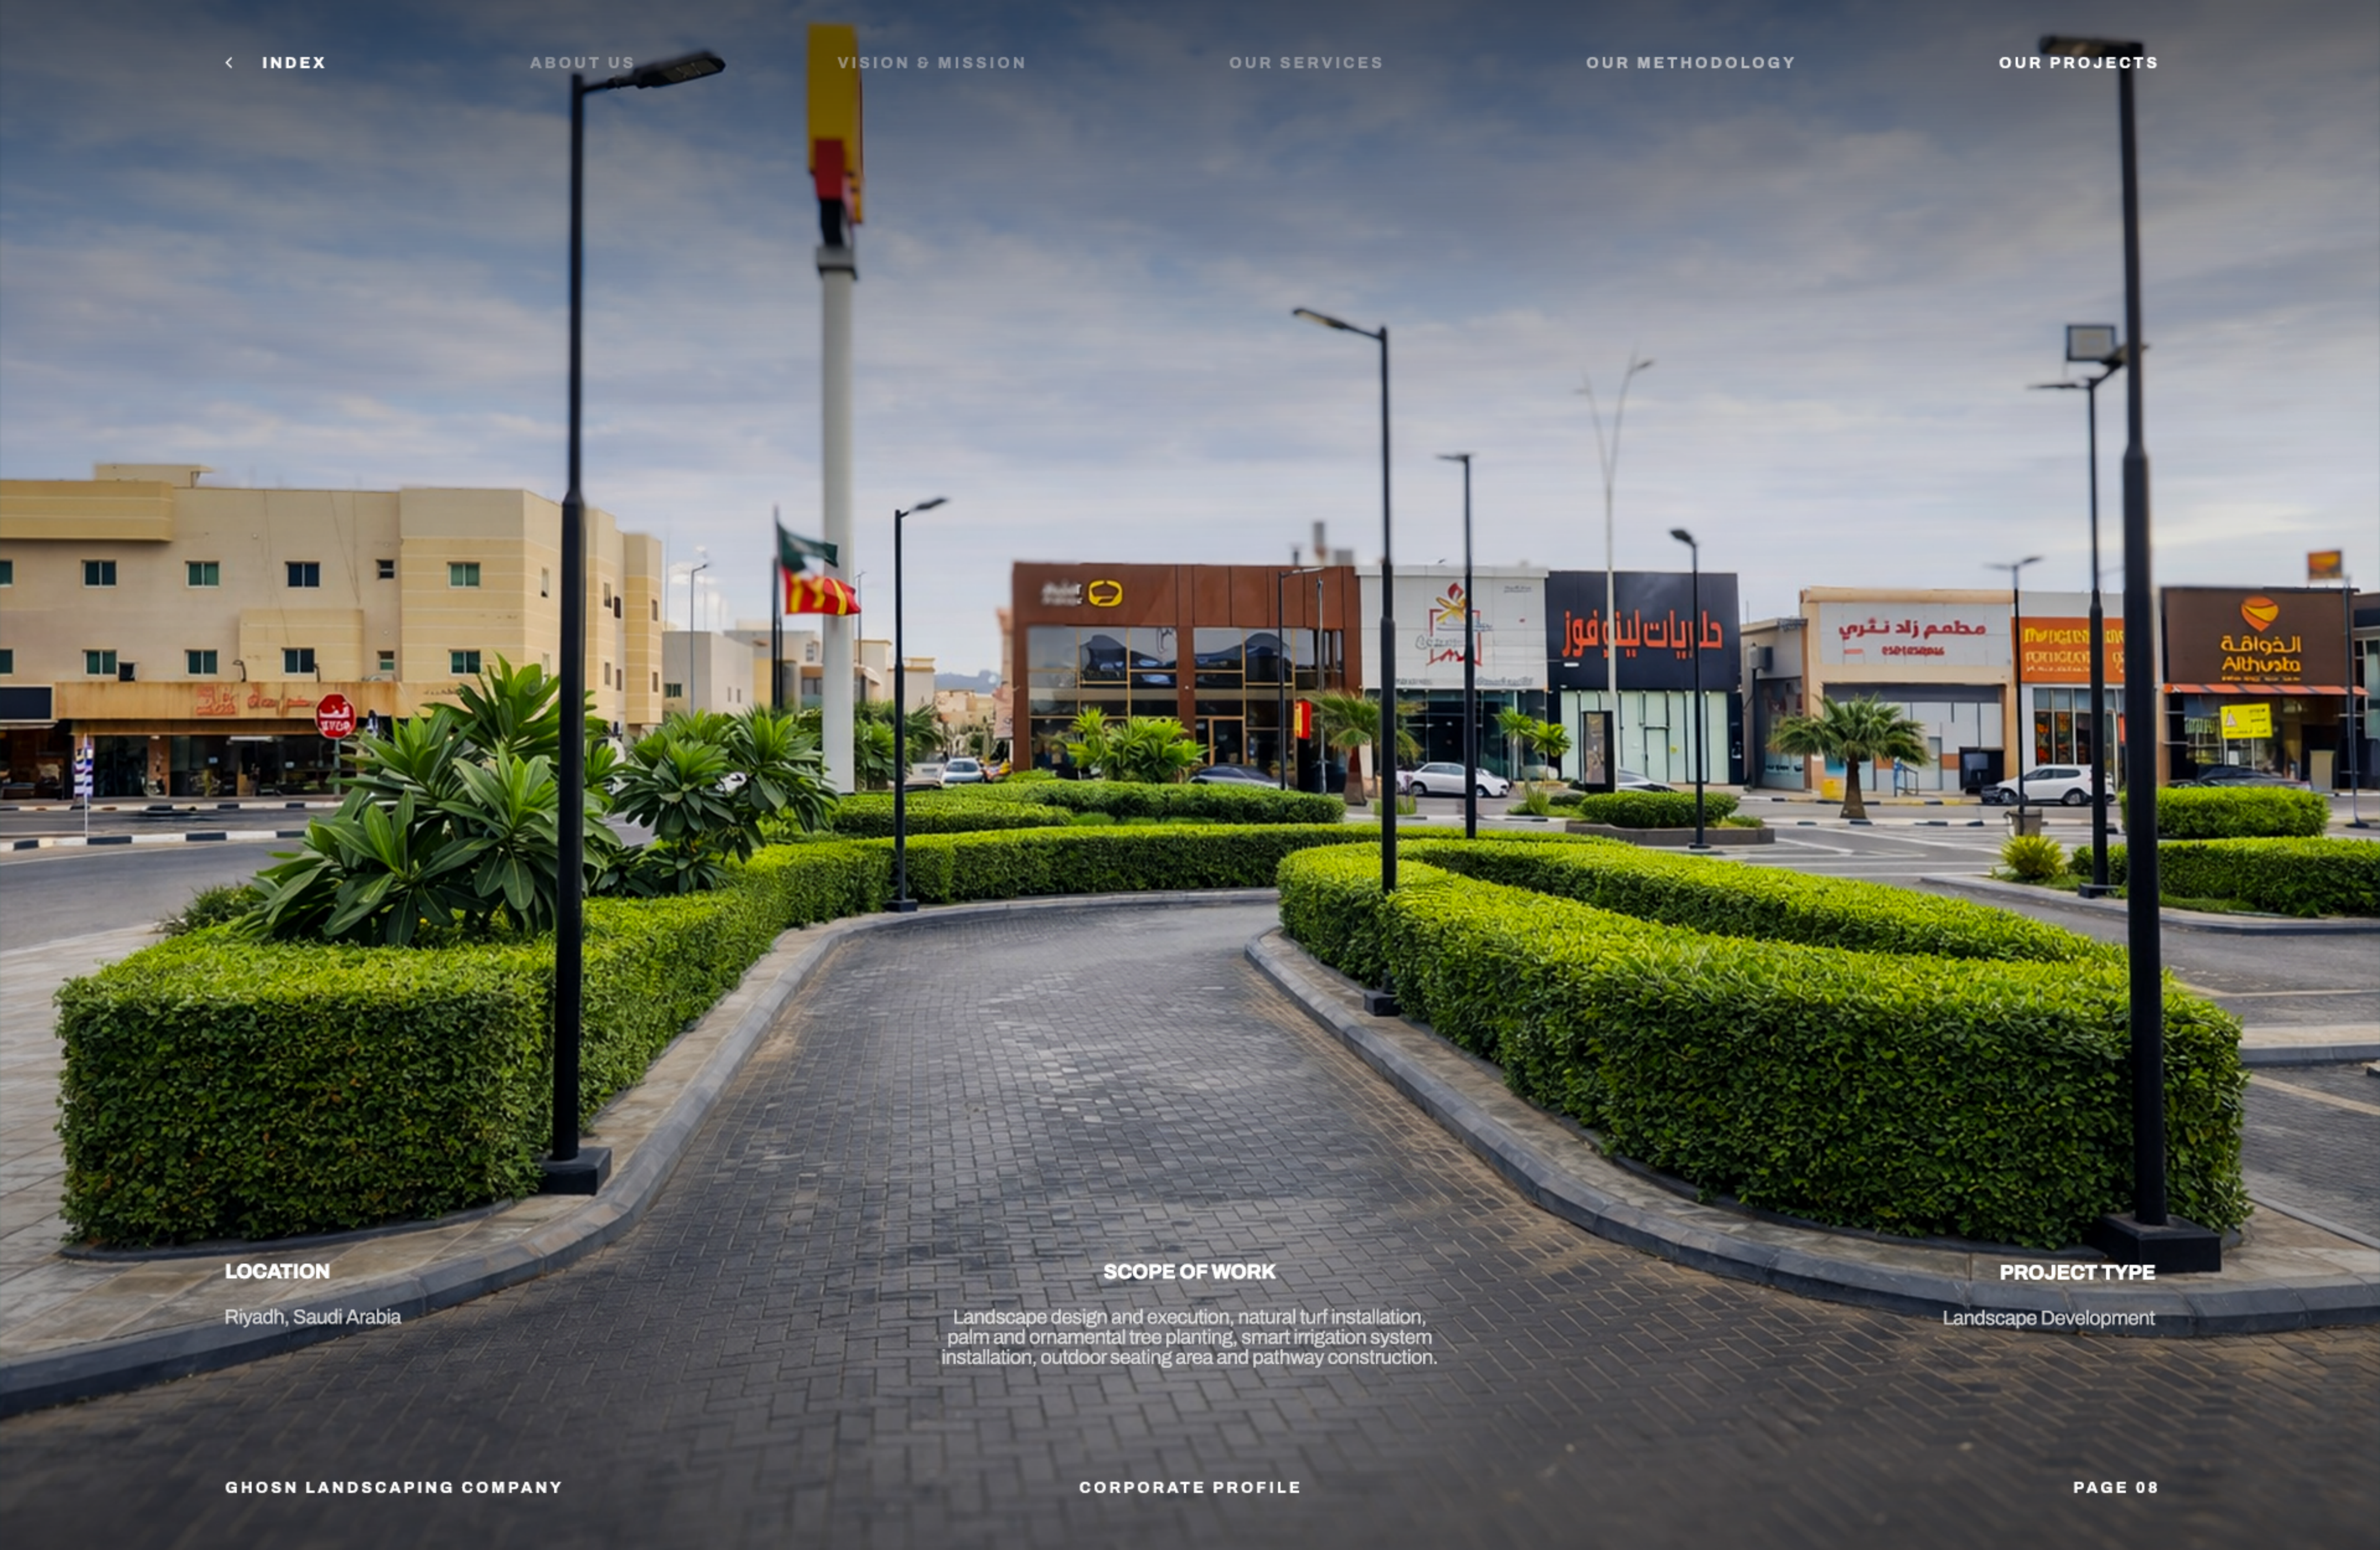

LOCATION

Riyadh, Saudi Arabia

SCOPE OF WORK

Landscape design and execution, natural turf installation, palm and ornamental tree planting, smart irrigation system installation, outdoor seating area and pathway construction.

PROJECT TYPE

Landscape Development